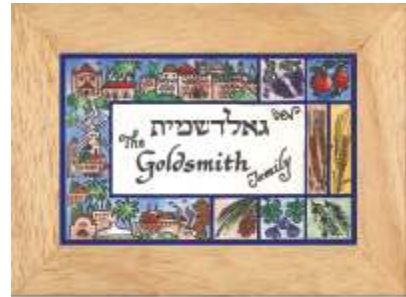

## Nameplates

*Ceramic tiles are the classic welcome sign in Israel*

All nameplates have two almost invisible holes and include all necessary hardware for mounting on a wall or door.

In addition, the Big and Large sizes are available framed and can be hung on a wall using the hook on the frame's back. Please see page 7 for tile sizes and other information.

All nameplate models are also available as "Ready-Made Tiles" (see page 6).

Jerusalem Skyline

Our best selling nameplate! See the matching Home Blessing enlarged on the cover page.

**Order options:** size *Big* (as shown) or *Large*.

Noah's Ark for kids

Size *Square*. Comes framed and ready to hang on wall with included hook. Upon request, I'll include two almost invisible holes for mounting on a door.

Armenian Rosenfeld

**Order options:** size *Big* in two hues: Earth (as shown) or Sea.